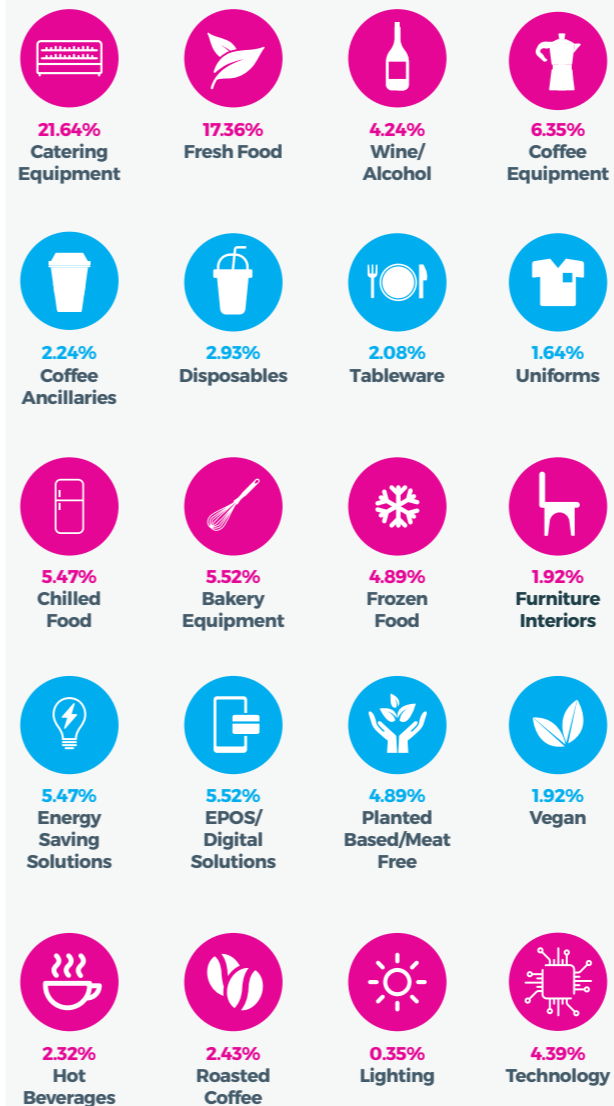

PRIMARY PRODUCT OF INTEREST

VISITOR PROFILE