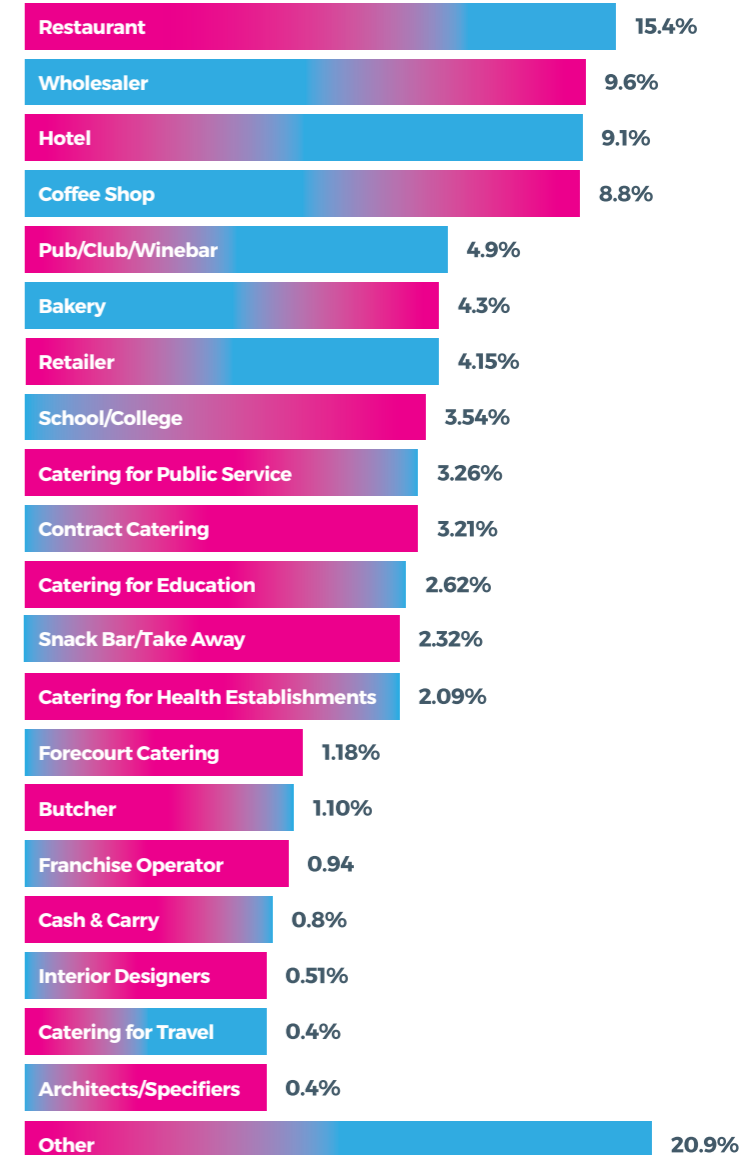

PRIMARY PRODUCT OF INTEREST

VISITOR PROFILE